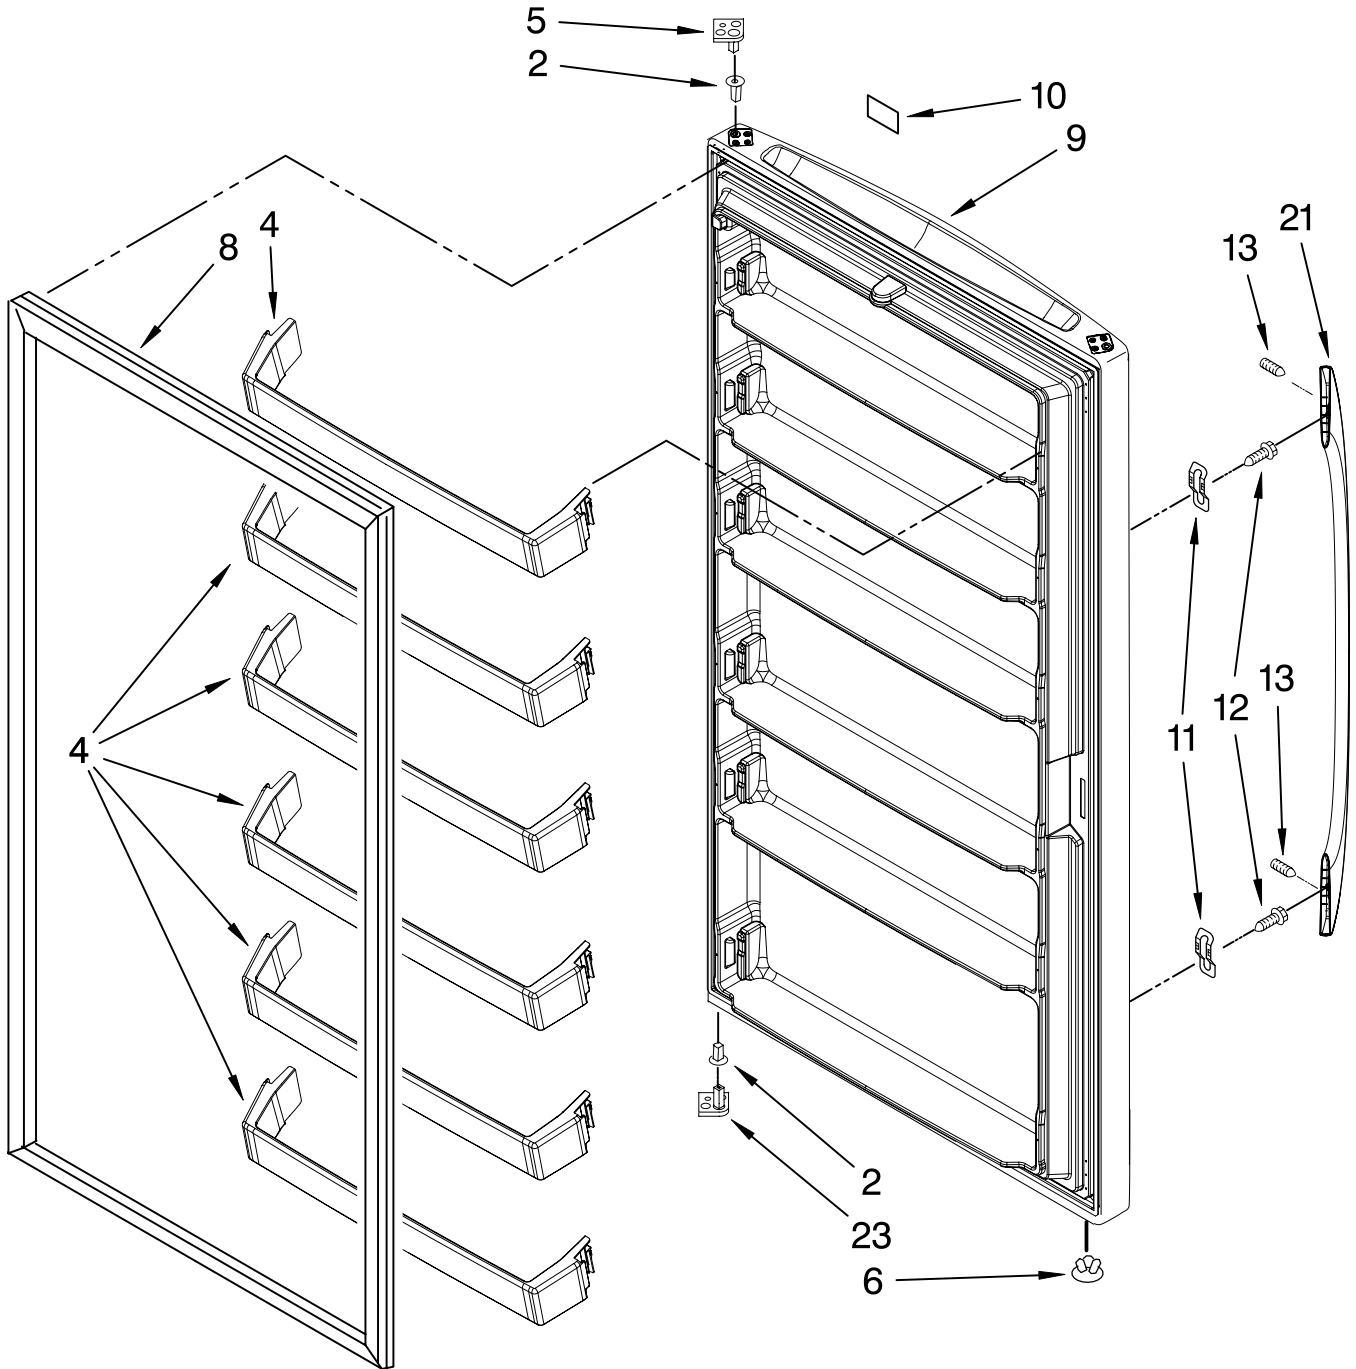

FOR ORDERING INFORMATION REFER TO PARTS PRICE LIST

LINER PARTS

For Model: EV201NZRQ00
(White)

FOR ORDERING INFORMATION REFER TO PARTS PRICE LIST

LINER PARTS

For Model: EV201NZRQ00
(White)

Illus. No.	Part No.	DESCRIPTION
1		Liner (Not A Serviceable Part)
2	8210348	Knob, Control
4	8210344	Thermostat
5	4357042	Screw
6	4356800	Tubing, Thermostat
7	4390632	Basket, Wire
11	4357124	Defrost Timer
12	4390513	Switch, Light
13	8210349	Lens, Light
14	4390465	Bulb, Light
15	8210350	Socket, Light
16	8210351	Shield, Light
17	8210377	Box, Control
18	8210274	Shelf, Upper Wire
19	4357295	Vent Plug (4)
21	8210275	Shelf, Lower Wire

REFRIGERANT CHARGE

6.2 oz.
(R-134A)

FOR ORDERING INFORMATION REFER TO PARTS PRICE LIST

DOOR PARTS

For Model: EV201NZRQ00
(White)

Illus. No.	Part No.	DESCRIPTION
2	4390731	Bushing, Hinge
4	8210428	Rail, Door (6)
5	8210401	Stop, Door (Upper)
6	4357067	Vent Plug

Illus. No.	Part No.	DESCRIPTION
8	8210341	Gasket, Door
9	8210355	Door Assembly (Includes Interior Door Liner)
10	4390670	Nameplate
11	2255411	Clip

Illus. No.	Part No.	DESCRIPTION
12	489491	Screw
13	8533920	Screw
21	2313345W	Handle
23	8210400	Stop, Door (Lower)